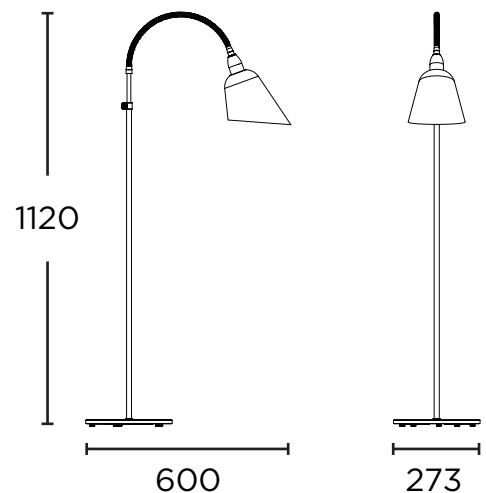

# BELLEVUE FLOOR

by Arne Jacobsen

**Materials:** Lacquered aluminium shade with steel frame and 3 meter fabric cord

**Dimensions:** Base: Ø: 273 mm. Lamp: D: 600 mm x H: 1120 mm

**Colours:** White, Matt Black

**Light Source:** 1x E27 max.60 W or 12 W low energy bulb

**Design Date:** 1929

---

# Arne Jacobsen

designed the Bellevue lamp

---

**Tradition:** It was a time of enlightenment. A time for a fresh view on human life, a breakthrough for functionalism. It was 1929. This was also the year of the Wall Street crash. But it was not all dark. Crisis tends to enhance creativity and in the world of architecture and design, minds were set free. The superfluous, the unnecessary, was sliced off and simplistic and industrial solutions were found and developed. The focus was now on what was rational and functional for the free human being. Arne Jacobsen made his breakthrough that year. Barely out of Art Academy, he and his friend Flemming Lassen designed the House of The Future for an exhibition in Copenhagen. Followed by a number of other ground breaking projects, this introduced truly modern architecture in Denmark. The House of The Future needed the light of the future. And for that specific purpose, Arne Jacobsen designed the Bellevue Lamp. The exhibition house became a creative playground, just like the Barcelona Pavillon by Mies Van Der Rohe and the Weissenhof Siedlung by Van Der Rohe and Le Corbusier. Here, Jacobsen could experiment and develop new ideas on light. The House of the Future was circular, broken up by sharp straight lines. Similarly, Jacobsen's Bellevue Lamp combines rounded and straight shapes. And more than anything, the lamp is simple, functional and flexible. Even as an early work, it bears the unmistakable characteristics of Arne Jacobsen design.